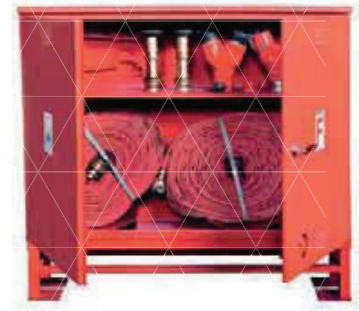

► FIRE HOSE BOX & FIRE HOSE REEL

Emergency fire boxes made by IMEN TIAR Engineering Company are manufactured in different models and sizes due to the different needs of the end user. IMEN TIAR fire boxes are either ground mounted or wall mounted.

► Fire Hose Reel

► Extinguisher Fire Box

► Fire Hose Box

18

► Fire Hose Reel

► Fire Hose Reel

► Fire Hose Reel

Model	Type	Size	Body Material
HB-W	Wall	According to order	Steel / S.S / GRP
HB-G	Ground		
HR-W	Wall		Steel / GRP
HR-G	Ground		